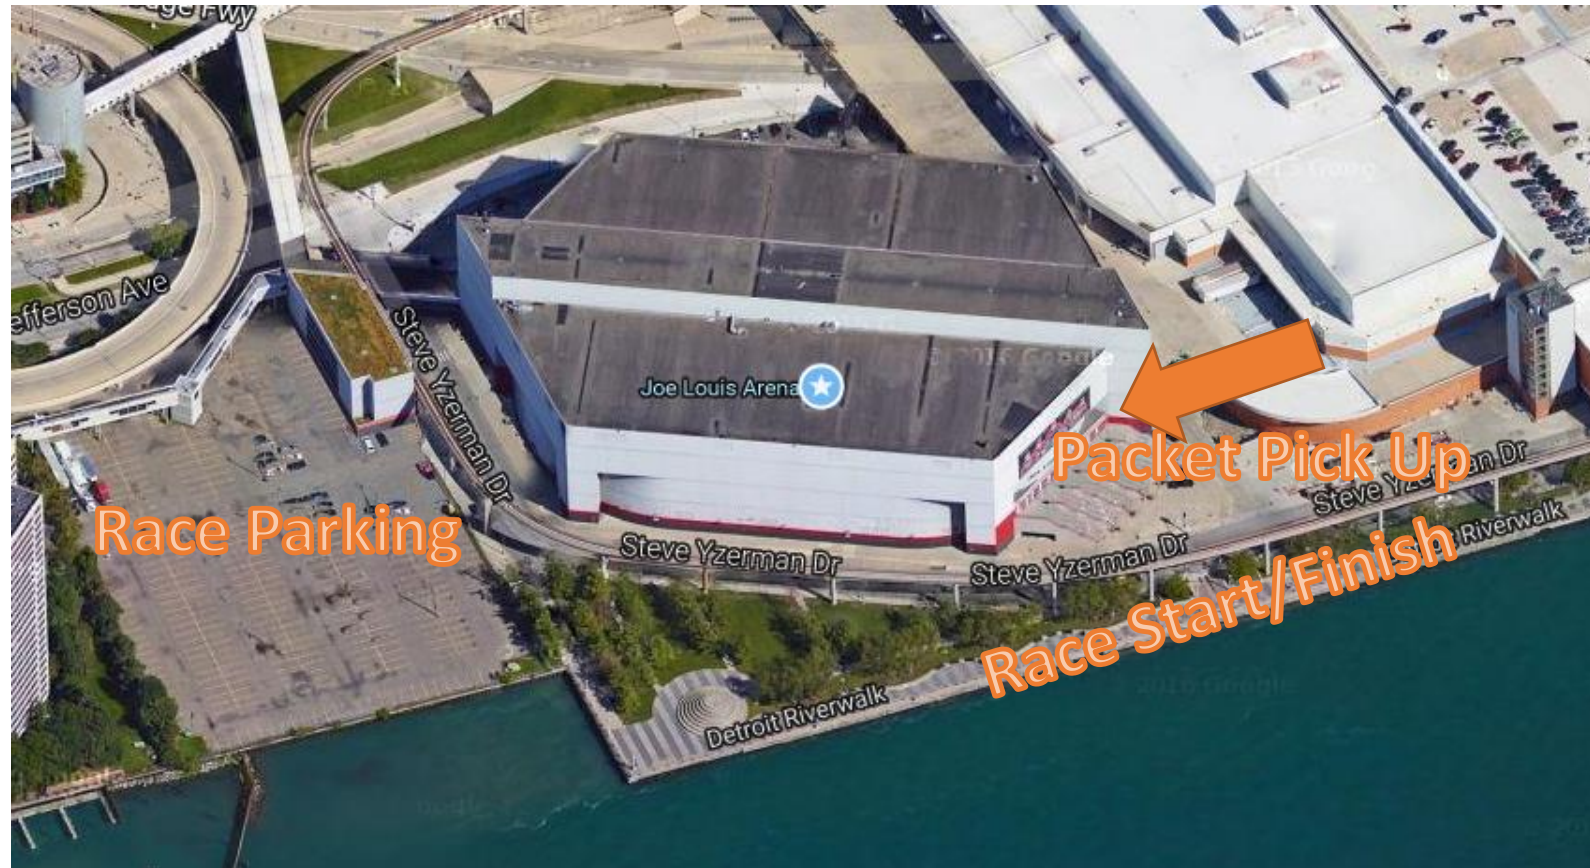

# Parking

Parking is available in the lot off of Steve Yzerman Dr to the southwest of Joe Louis Arena. Special pricing for race participants is \$10.

Joe Louis address is 19 Steve Yzerman Dr. Detroit, MI 48226